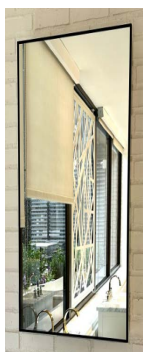

SPECIFICATION SHEET

WALL MIRROR MODEL#:

MET FM 2472*

METALIKA FRAMED MIRROR COLLECTION

FRAME FINISH OPTIONS:

***Size available in narrow frame finishes only.**

NARROW FRAME WIDTH: 1/4"

POLISHED
GOLD

BRUSHED
NICKEL

WHITE

POLISHED
NICKEL

MATTE
BLACK

CHROME

GOLD

MIRROR FINISHES: • FLAT POLISHED EDGE
• BEVELED EDGE

OVERALL SIZE DIMENSION: 24" WIDE X 72" HIGH X 1 3/16" DEEP